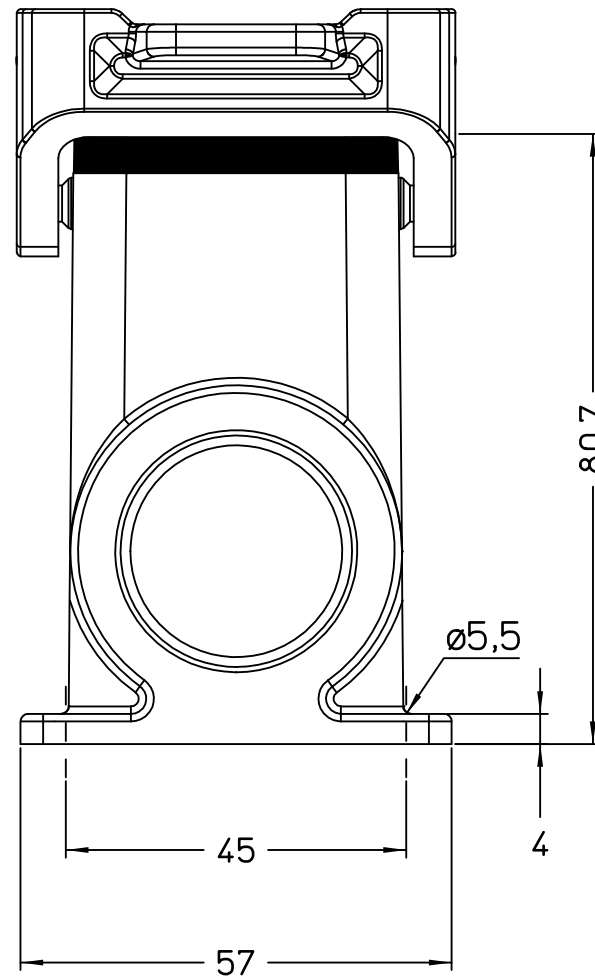

Diritti riservati All rights reserved

1

2

3

Dimensions
in mm

Simplified representation with dimensions without tolerance

Original Size A4

JMPAP 16.232

Date 08/11/23

surface mounting housing, size "77.27", 2x M32 side entries,
with 2 Jei-P levers

Sign. G. Renna

Scale
1:1

1

2

3