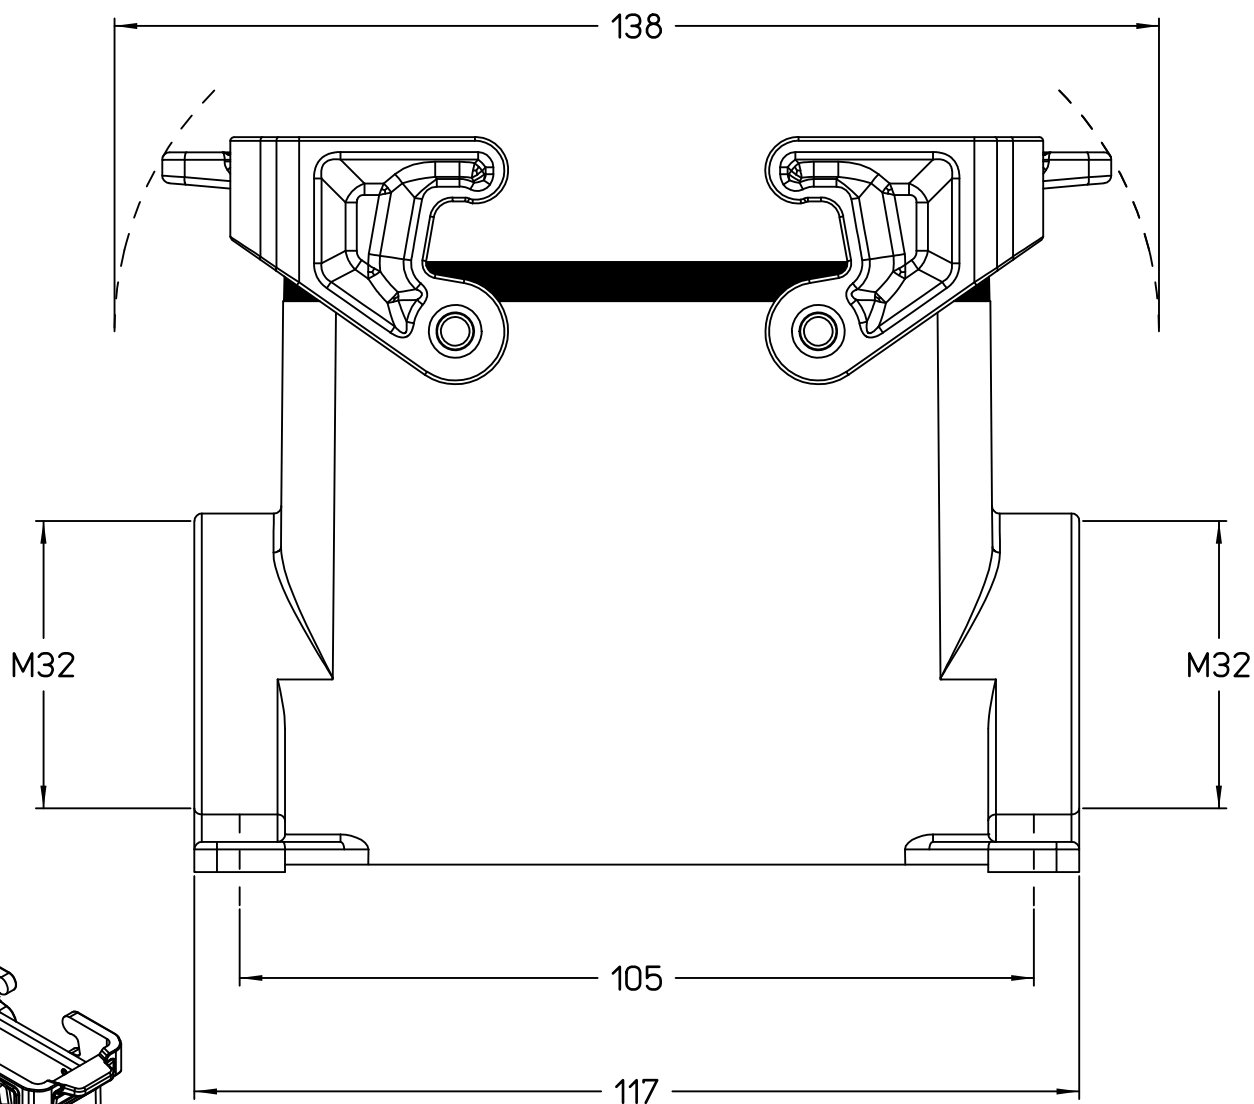

Diritti riservati All rights reserved

1

2

3

Dimensions
in mm

Simplified representation with dimensions without tolerance

Original Size A4

JMPAP 16.232

Date 08/11/23

surface mounting housing, size "77.27", 2x M32 side entries,
with 2 Jei-P levers

Sign. G. Renna

Scale
1:1

1

2

3